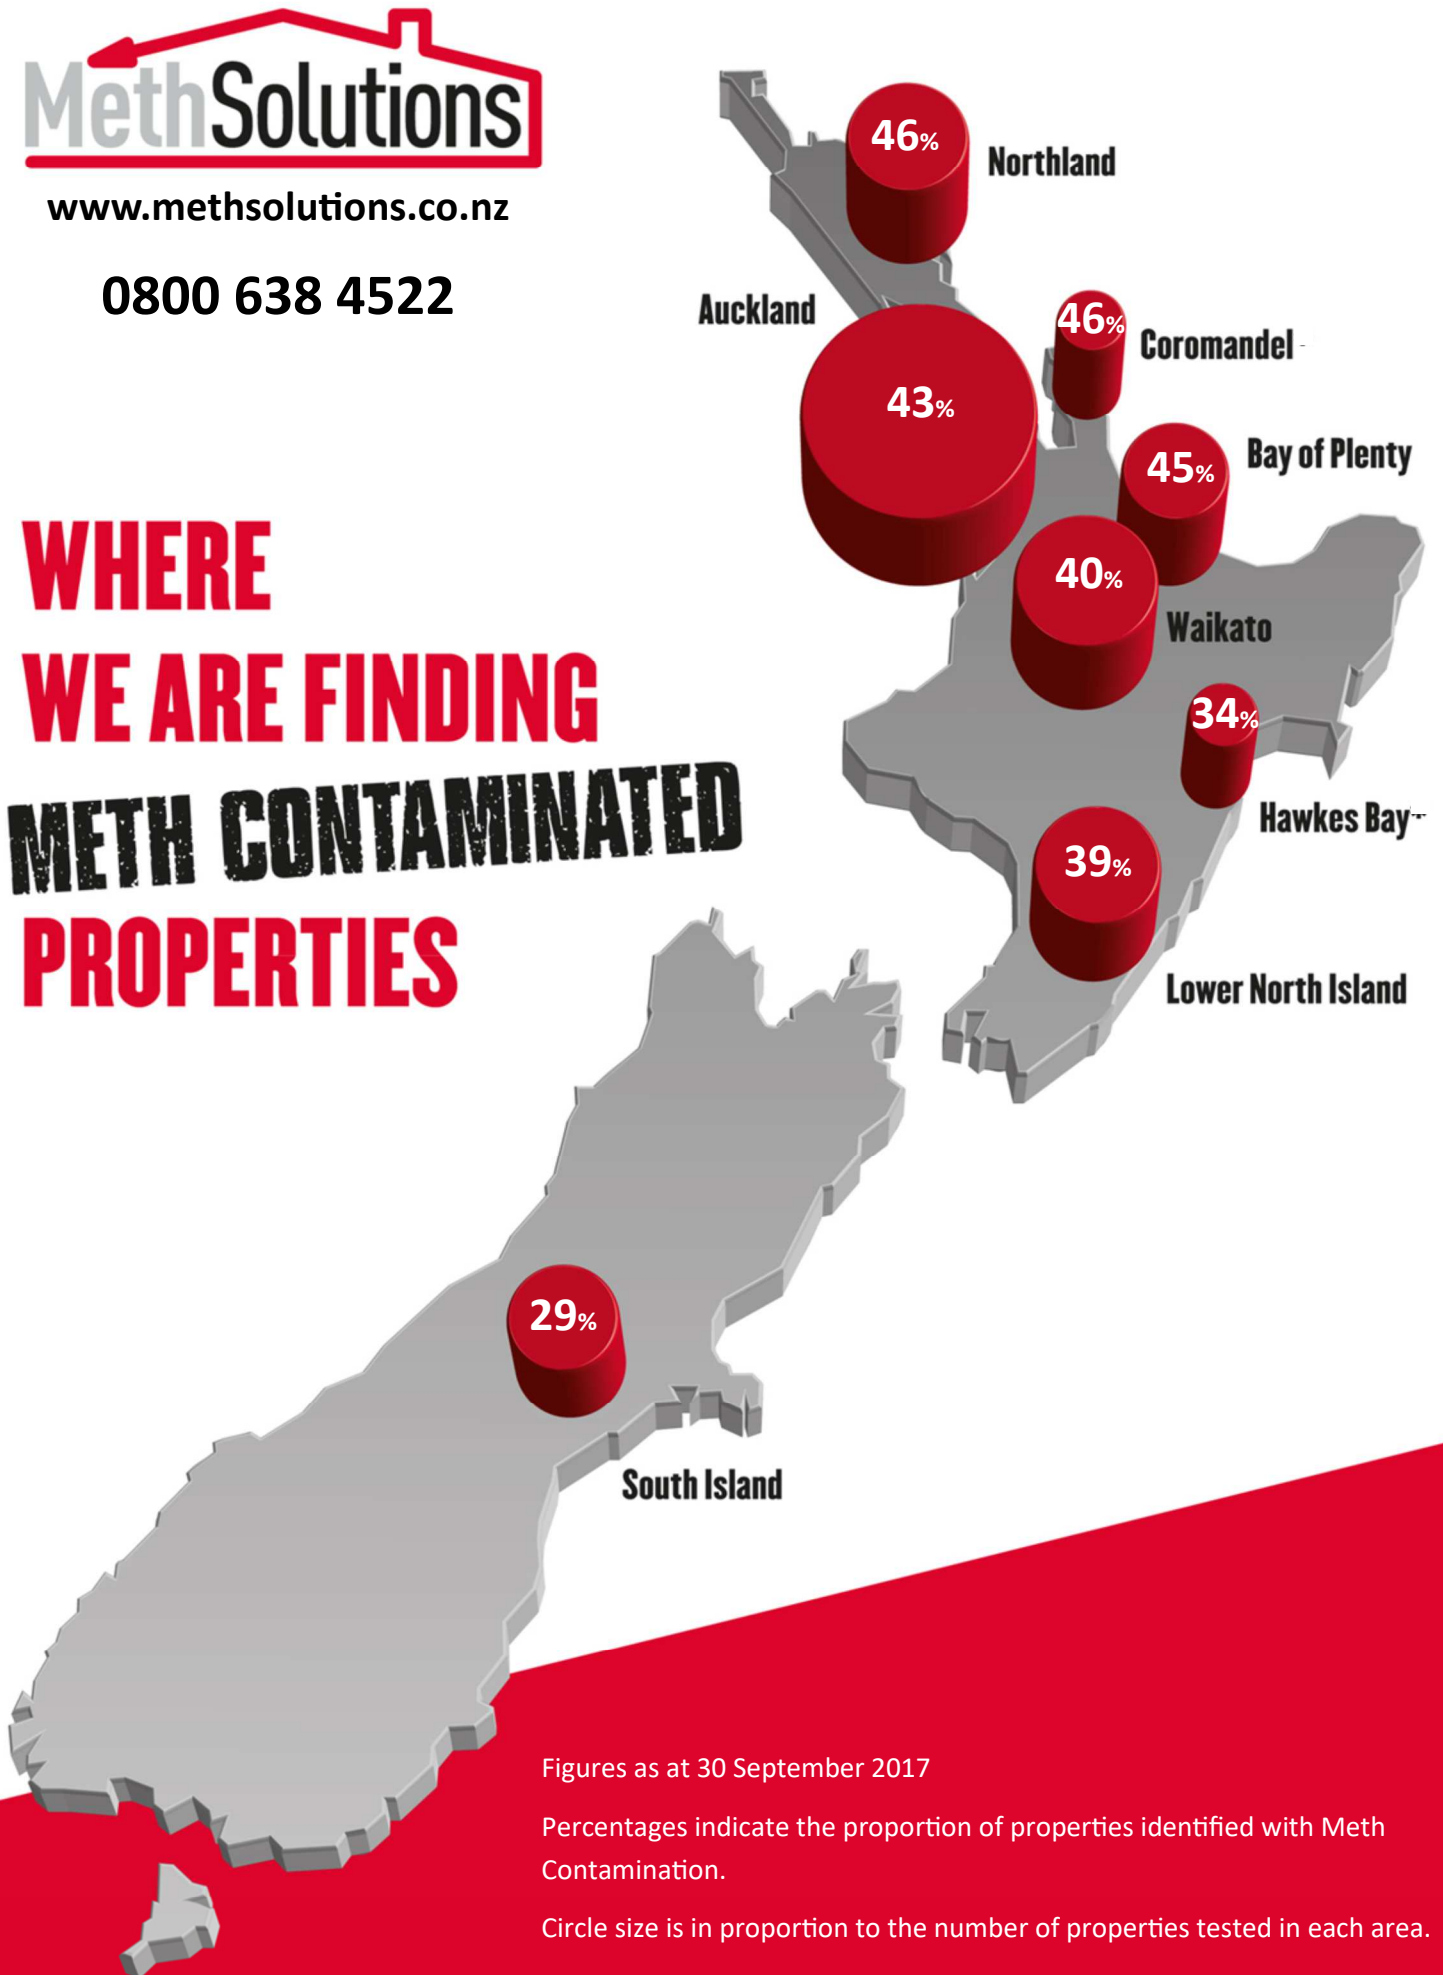

www.methsolutions.co.nz

0800 638 4522

WHERE WE ARE FINDING METH CONTAMINATED PROPERTIES

Figures as at 30 September 2017

Percentages indicate the proportion of properties identified with Meth Contamination.

Circle size is in proportion to the number of properties tested in each area.

Know what you are buying and protect what you have from meth contamination